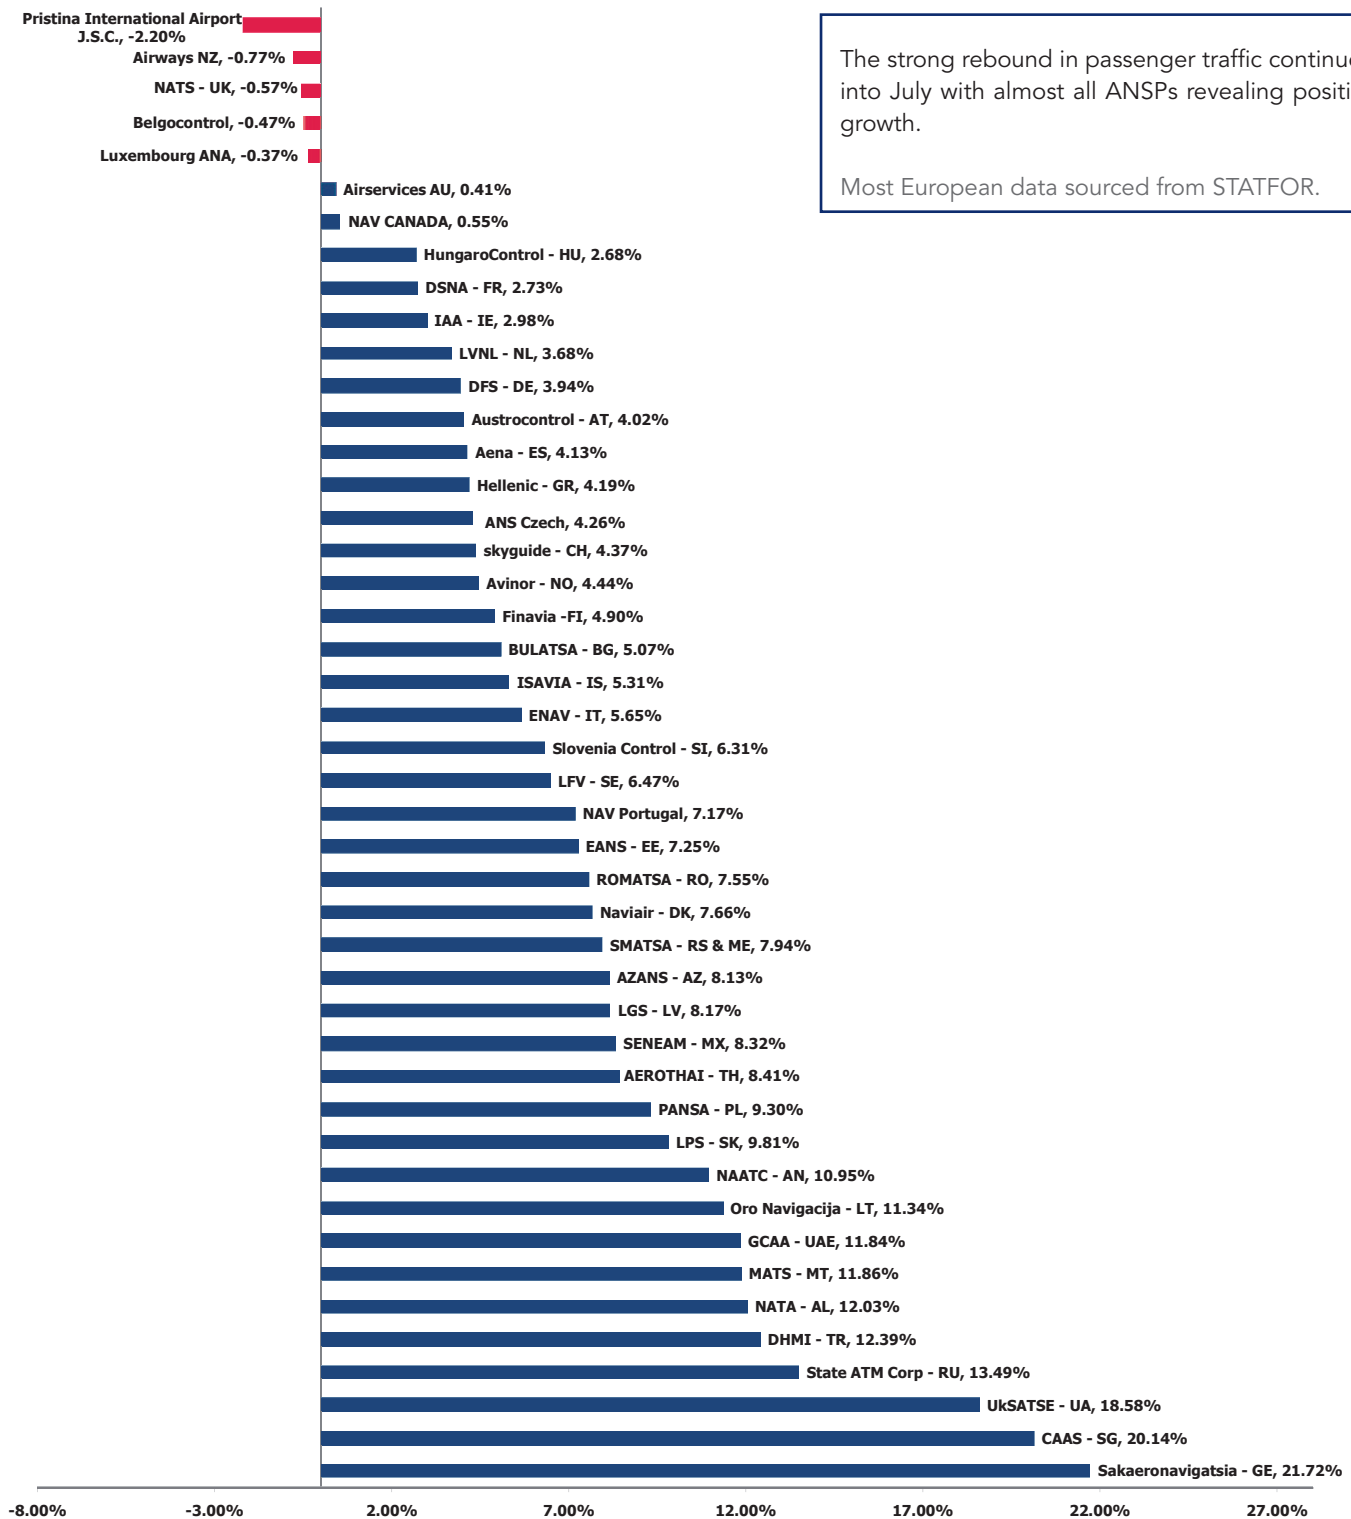

ATM STATISTICS: CONTINUED GROWTH IN JUNE & JULY

JULY 2010 VS. JULY 2009 BY MEMBER

The strong rebound in passenger traffic continued into July with almost all ANSPs revealing positive growth.

Most European data sourced from STATFOR.